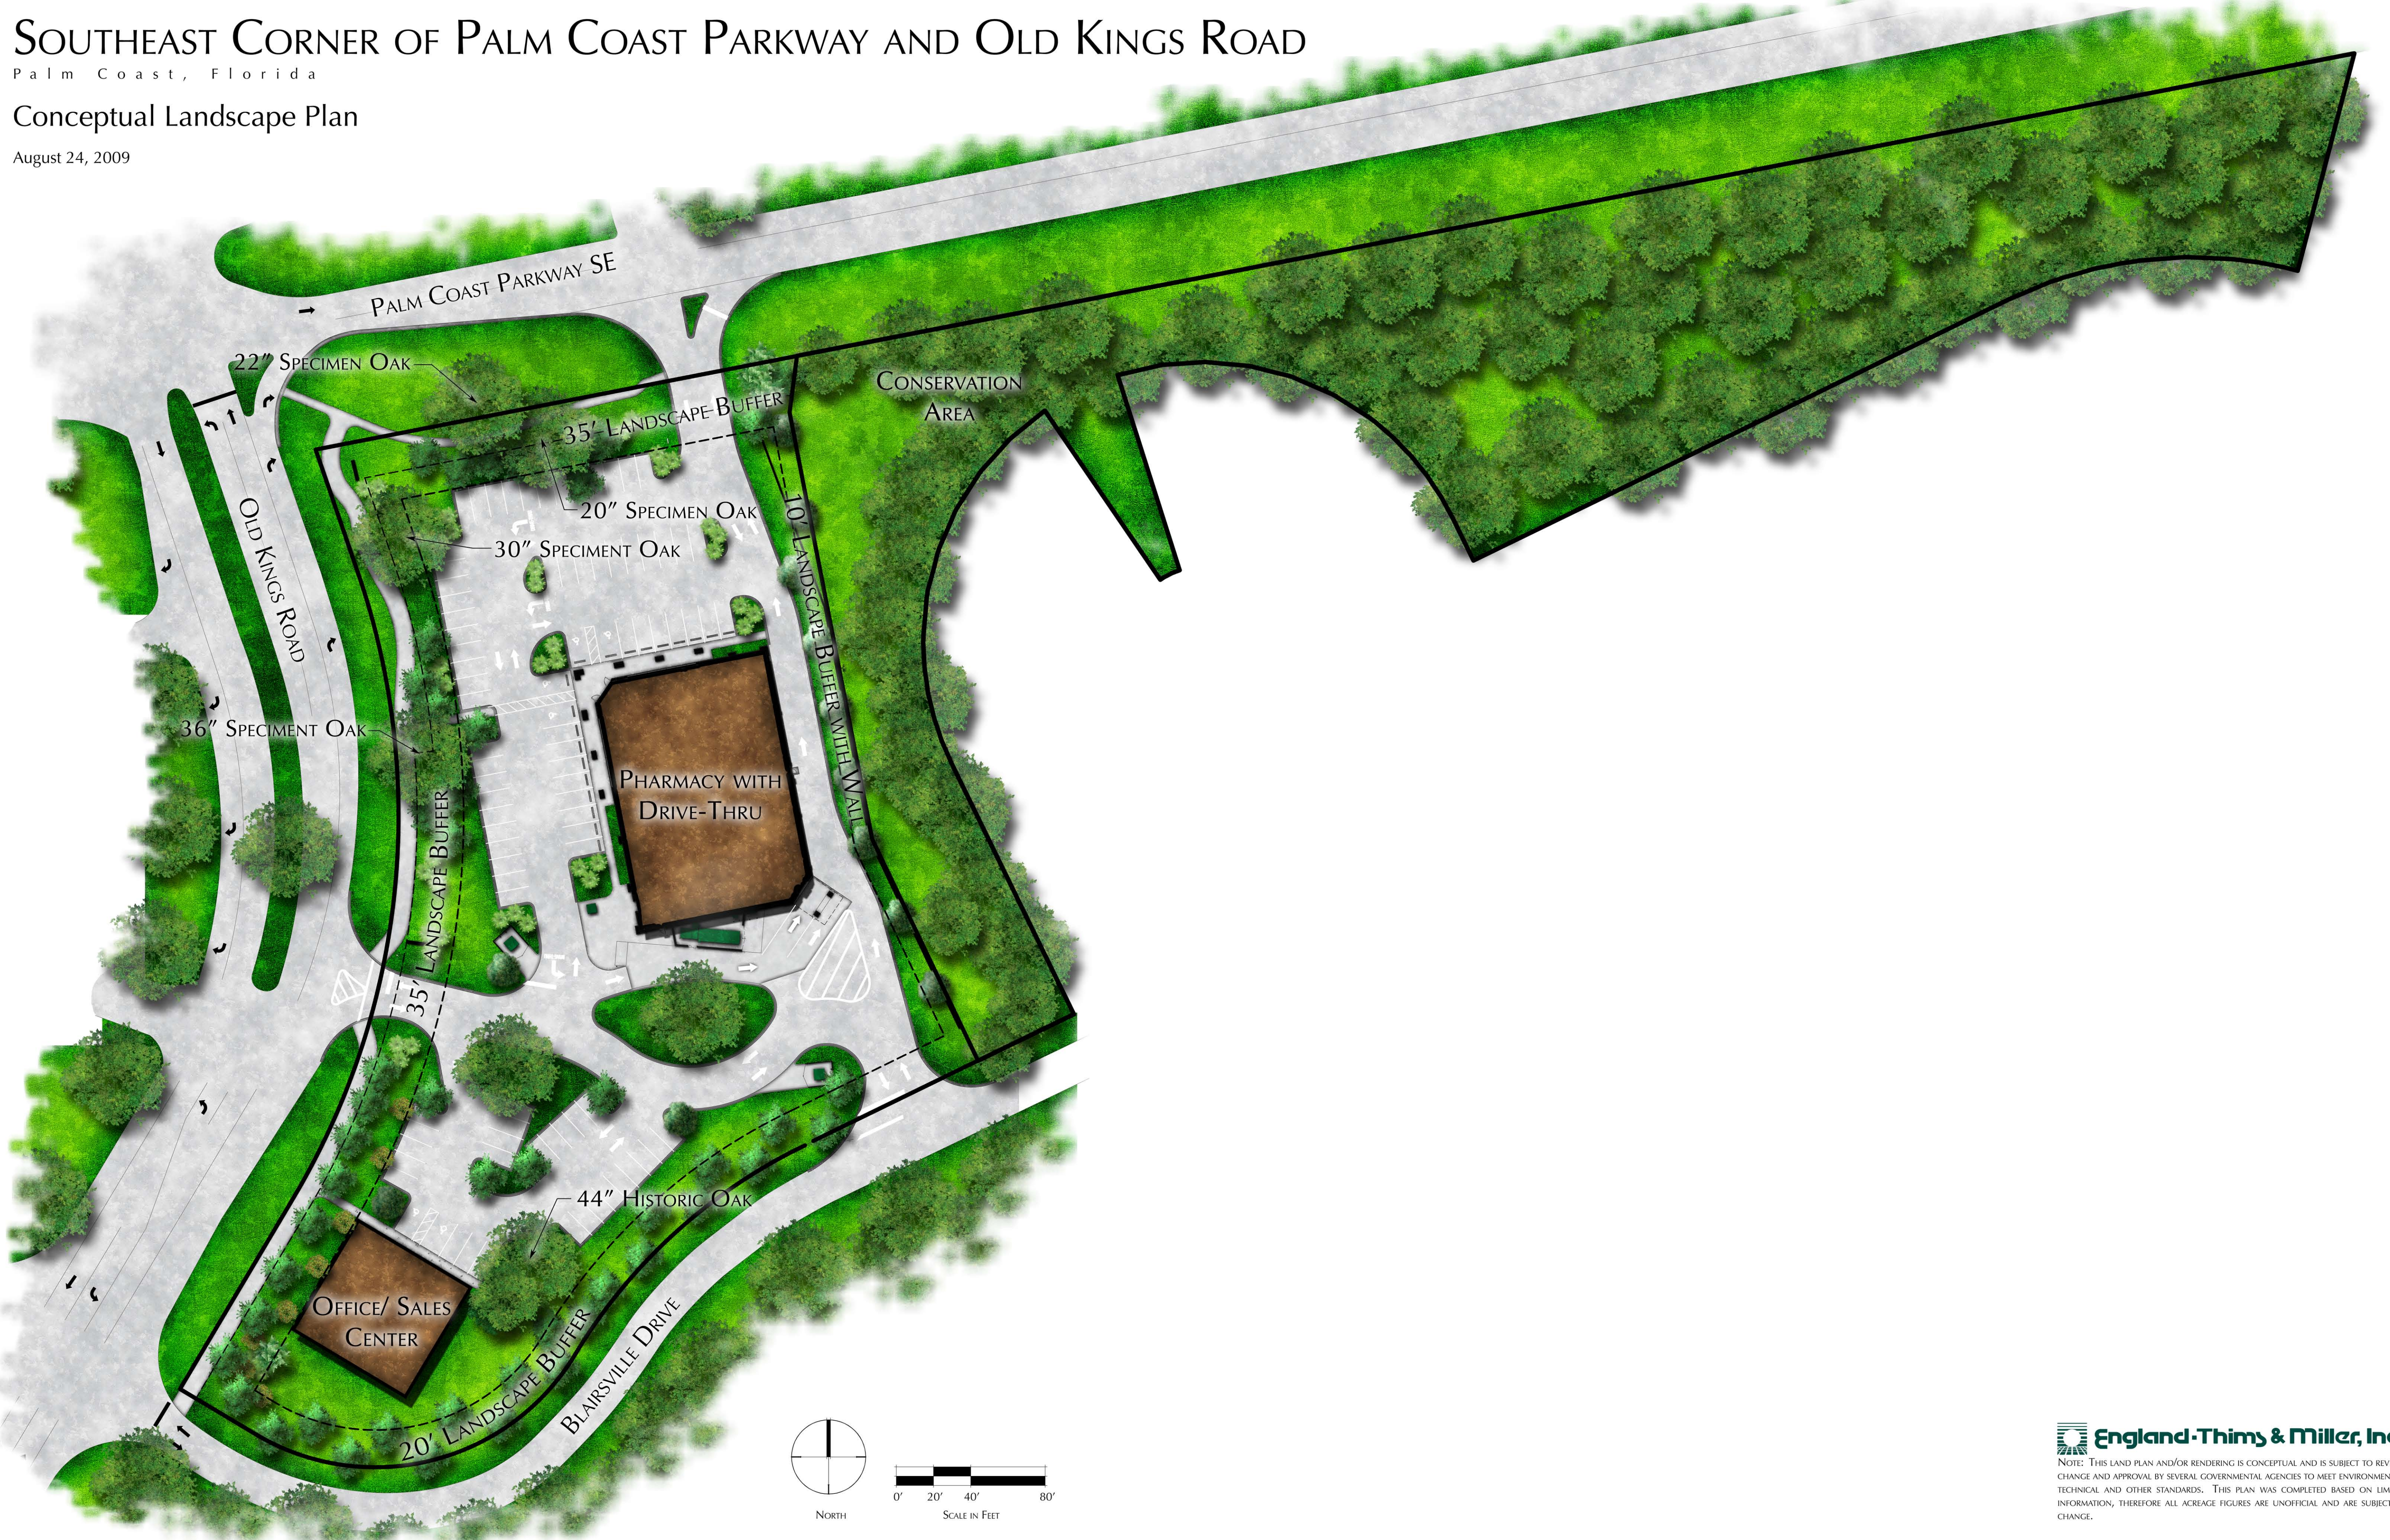

# SOUTHEAST CORNER OF PALM COAST PARKWAY AND OLD KINGS ROAD

Palm Coast, Florida

## Conceptual Landscape Plan

August 24, 2009

**England-Thimig & Miller, Inc.**

NOTE: THIS LAND PLAN AND/OR RENDERING IS CONCEPTUAL AND IS SUBJECT TO REVIEW, CHANGE AND APPROVAL BY SEVERAL GOVERNMENTAL AGENCIES TO MEET ENVIRONMENTAL, TECHNICAL AND OTHER STANDARDS. THIS PLAN WAS COMPLETED BASED ON LIMITED INFORMATION, THEREFORE ALL ACREAGE FIGURES ARE UNOFFICIAL AND ARE SUBJECT TO CHANGE.